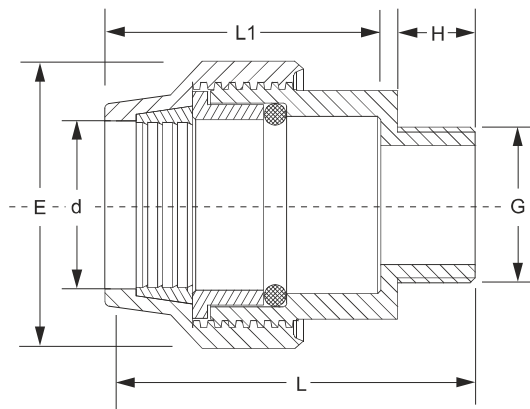

## Raccordo maschio

15810

Male Adaptor - Raccord Male - Empalme Macho

| d x G    | E    | L   | L1  | H  |
|----------|------|-----|-----|----|
| 16x1/2"  | 39   | 70  | 48  | 18 |
| 16x3/4"  | 39   | 70  | 48  | 18 |
| 20x1/2"  | 42.5 | 71  | 50  | 18 |
| 20x3/4"  | 42.5 | 71  | 50  | 18 |
| 25x1/2"  | 48.5 | 76  | 54  | 18 |
| 25x3/4"  | 48.5 | 76  | 54  | 18 |
| 25x1"    | 48.5 | 78  | 54  | 20 |
| 32x3/4"  | 60   | 83  | 60  | 18 |
| 32x1"    | 60   | 85  | 62  | 20 |
| 32x1"1/4 | 60   | 87  | 61  | 22 |
| 40x1"    | 72   | 103 | 76  | 22 |
| 40x1"1/4 | 72   | 105 | 76  | 24 |
| 40x1"1/2 | 72   | 105 | 76  | 24 |
| 50x1"1/2 | 86   | 115 | 86  | 24 |
| 50x2"    | 86   | 117 | 87  | 25 |
| 63x1"1/2 | 99   | 126 | 99  | 24 |
| 63x2"    | 99   | 128 | 99  | 26 |
| 63x2"1/2 | 99   | 128 | 99  | 26 |
| 75x2"    | 118  | 144 | 114 | 25 |
| 75x2"1/2 | 118  | 145 | 114 | 26 |
| 75x3"    | 118  | 147 | 114 | 28 |
| 90x2"    | 144  | 178 | 141 | 28 |
| 90x3"    | 144  | 185 | 141 | 35 |
| 90x4"    | 144  | 191 | 132 | 41 |
| 110x3"   | 169  | 209 | 167 | 34 |
| 110x4"   | 169  | 217 | 167 | 42 |